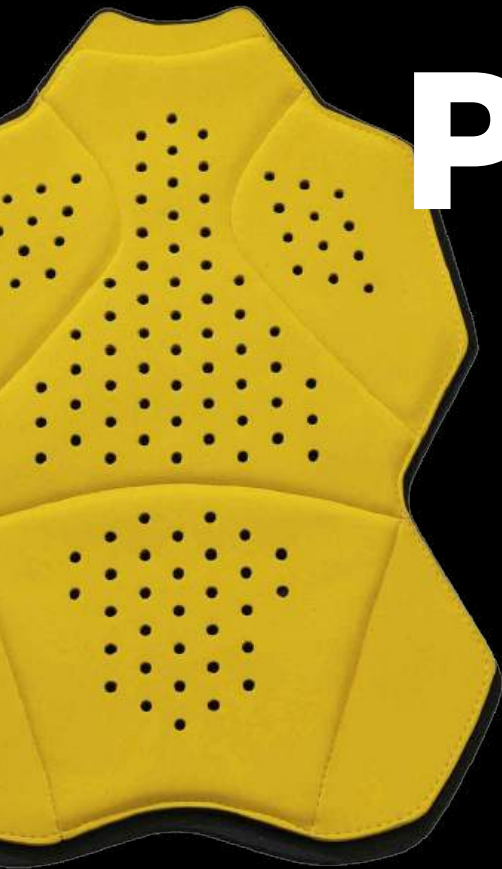

PROTECTION LEVEL & PROTECTION CLASS