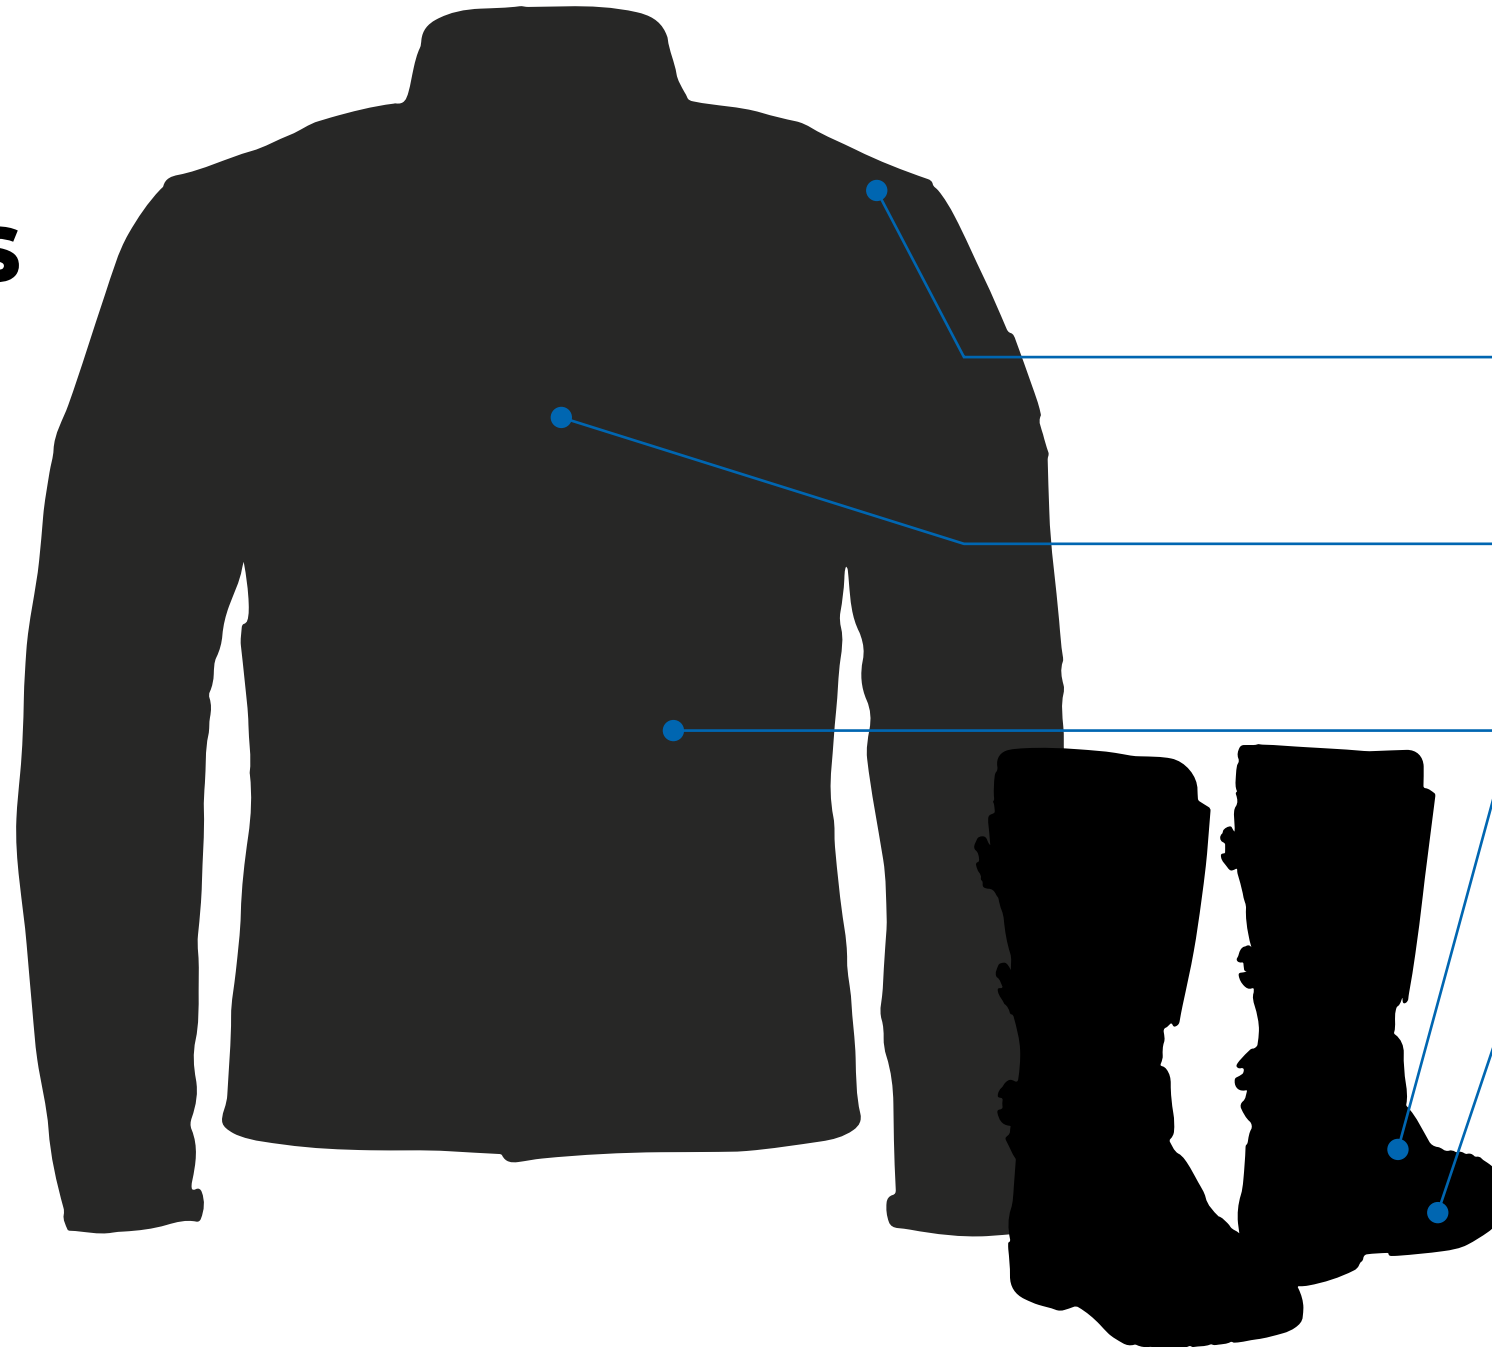

FINISHING PROPERTIES

DIRT- AND OIL REPELLENT

Special finishing or refining treatment to give cloths and textiles dirt and oil-repellent properties

OIL FINISH

Water-repellent, permanent coating with oil (remains intact even after washing)

IMPREGNATION

Protects and retains the properties of the materials. Customers can wear the garments longer

PROPERTIES OF PREMIUM INGREDIENTS

SAS-TEC

- Very good ergonomics
- Very good shock absorption
- Shock resistant
- Light weight

YKK ZIPPERS

- Premium quality
- Robust and very durable
- Pleasant handling
- Optionally also waterproof

GORE-TEX®

- Permanently water- and windproof
- Especially breathable
- Lifetime guarantee (Guaranteed to Keep You Dry)
- Special: GORE-TEX® Windstopper is only windproof & breathable

VIBRAM

- Oil and fuel-resistant
- High-grip (slip-resistant)
- Very high abrasion resistance
- Sole exchange service