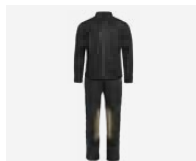

RESCHEN GORE-TEX® GLOVES

UPDATED

HIGHLIGHT

Perfect for long tours: The GS Reschen GORE-TEX® gloves protect against wind and weather. The breathable GORE-TEX® membrane reliably keeps out water and cold. Double leather layers, highly abrasion resistant SuperFabric® and a soft knuckle protector round off the robust overall package.

Operation Area	Tour | Enduro
Season	All season
Waterproof | Windproof | Breathable	yes | yes | yes
Membrane | Water Column	3-Layer GORE-TEX® membrane | 28,000mm
Material	Polyester and leather mix with GORE-TEX® membrane
Knuckle protection	yes
Palm protection | Finger protection	yes | yes
Backhand Protection	-
Cuff | Closure	Long | Large Velcro fastener and small on wrist
Tips on Index-Finger for Touchscreens	yes
Wiper-blade Lip on left index finger	yes
Available for Gender	women | men
Size range	6-8 (w) | 8-12 (m)
Color(s)	Anthracite
Special USPs	Conductive leather on thumb and index finger for smart-phone operation, different cuts to accommodate men's and women's sizes

MSRP **$159**

CROSS-SELLING PRODUCTS

GS Coro GORE-TEX® suit (jacket & pants)