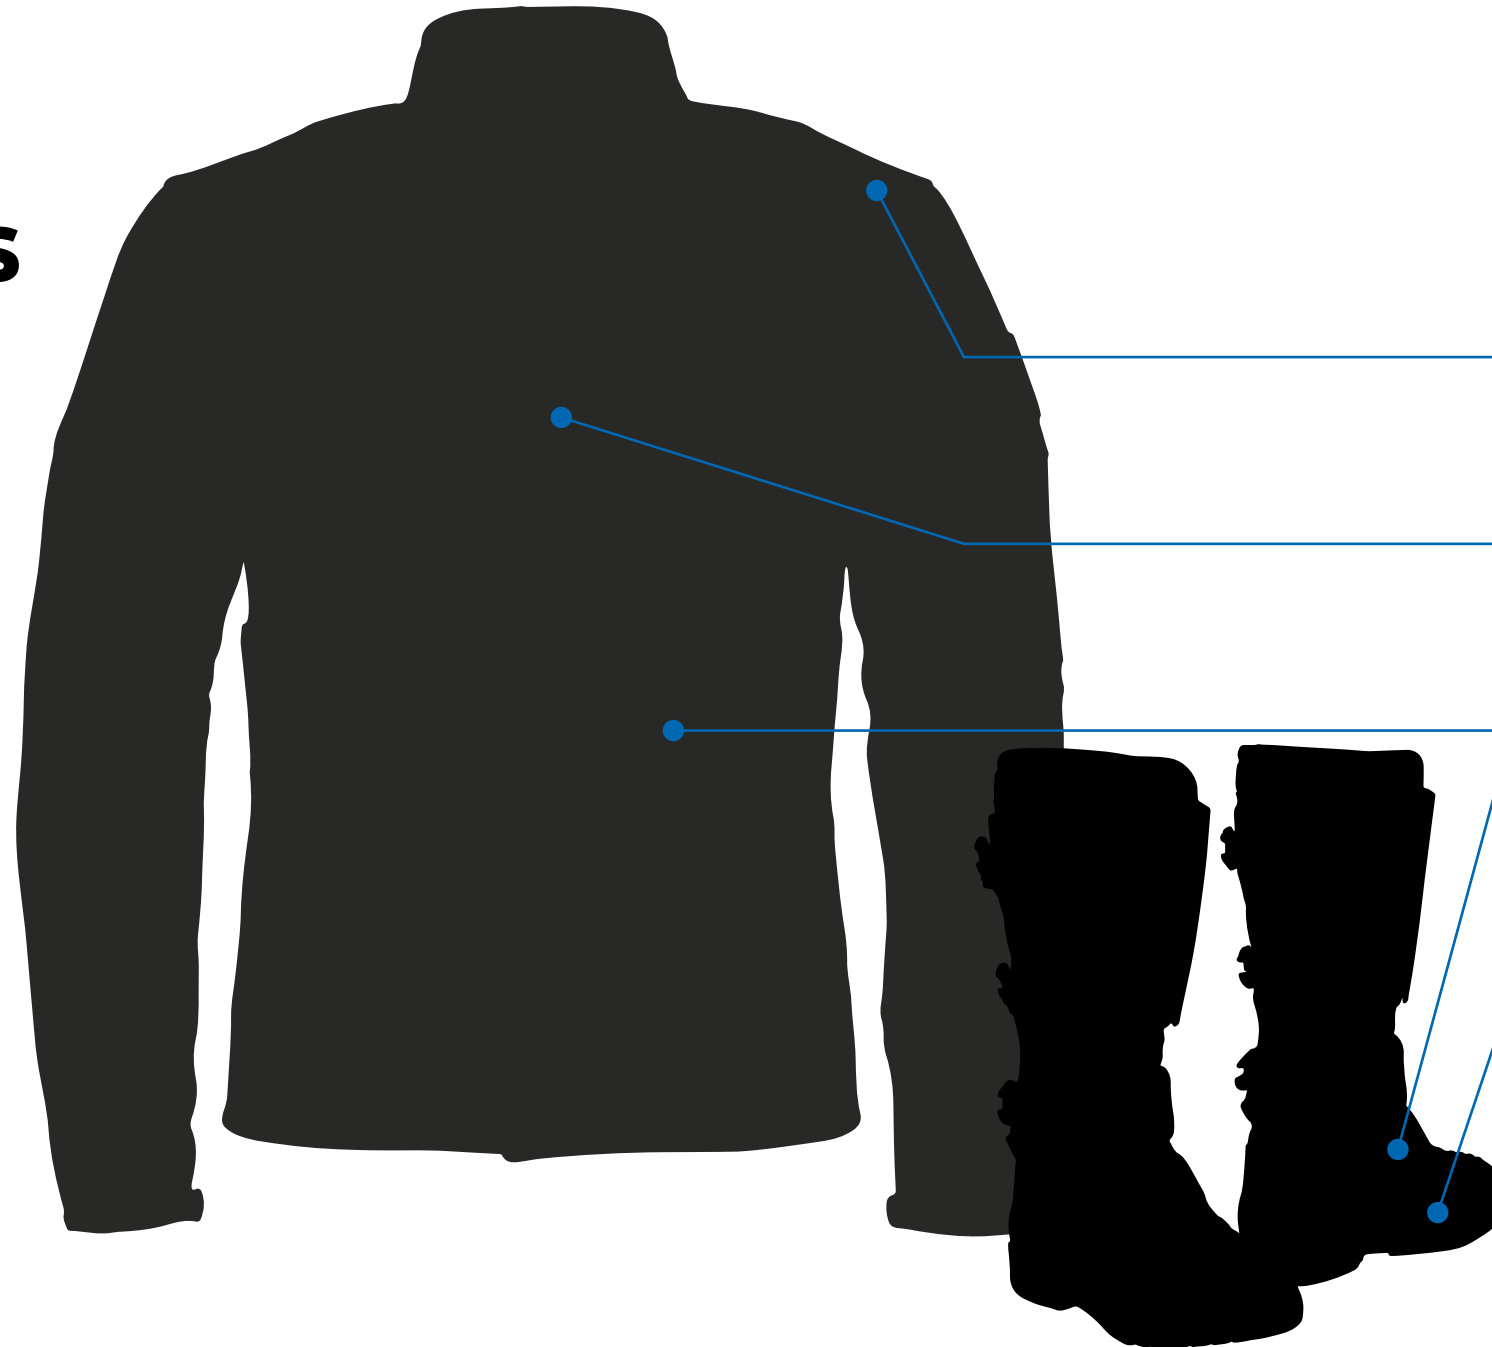

FINISHING PROPERTIES

DIRT- AND OIL REPELLENT

Special finishing or refining treatment to give cloths and textiles dirt and oil-repellent properties

OIL FINISH

Water-repellent, permanent coating with oil (remains intact even after washing)

IMPREGNATION

Protects and retains the properties of the materials. Customers can wear the garments longer

PROPERTIES OF PREMIUM INGREDIENTS

SAS-TEC

- Very good ergonomics
- Very good shock absorption
- Shock resistant
- Light weight

YKK ZIPPERS

- Premium quality
- Robust and very durable
- Pleasant handling
- Optionally also waterproof

GORE-TEX®

- Permanently water- and windproof
- Especially breathable
- Lifetime guarantee (Guaranteed to Keep You Dry)
- Special: GORE-TEX® Windstopper is only windproof & breathable

VIBRAM

- Oil and fuel-resistant
- High-grip (slip-resistant)
- Very high abrasion resistance
- Sole exchange service